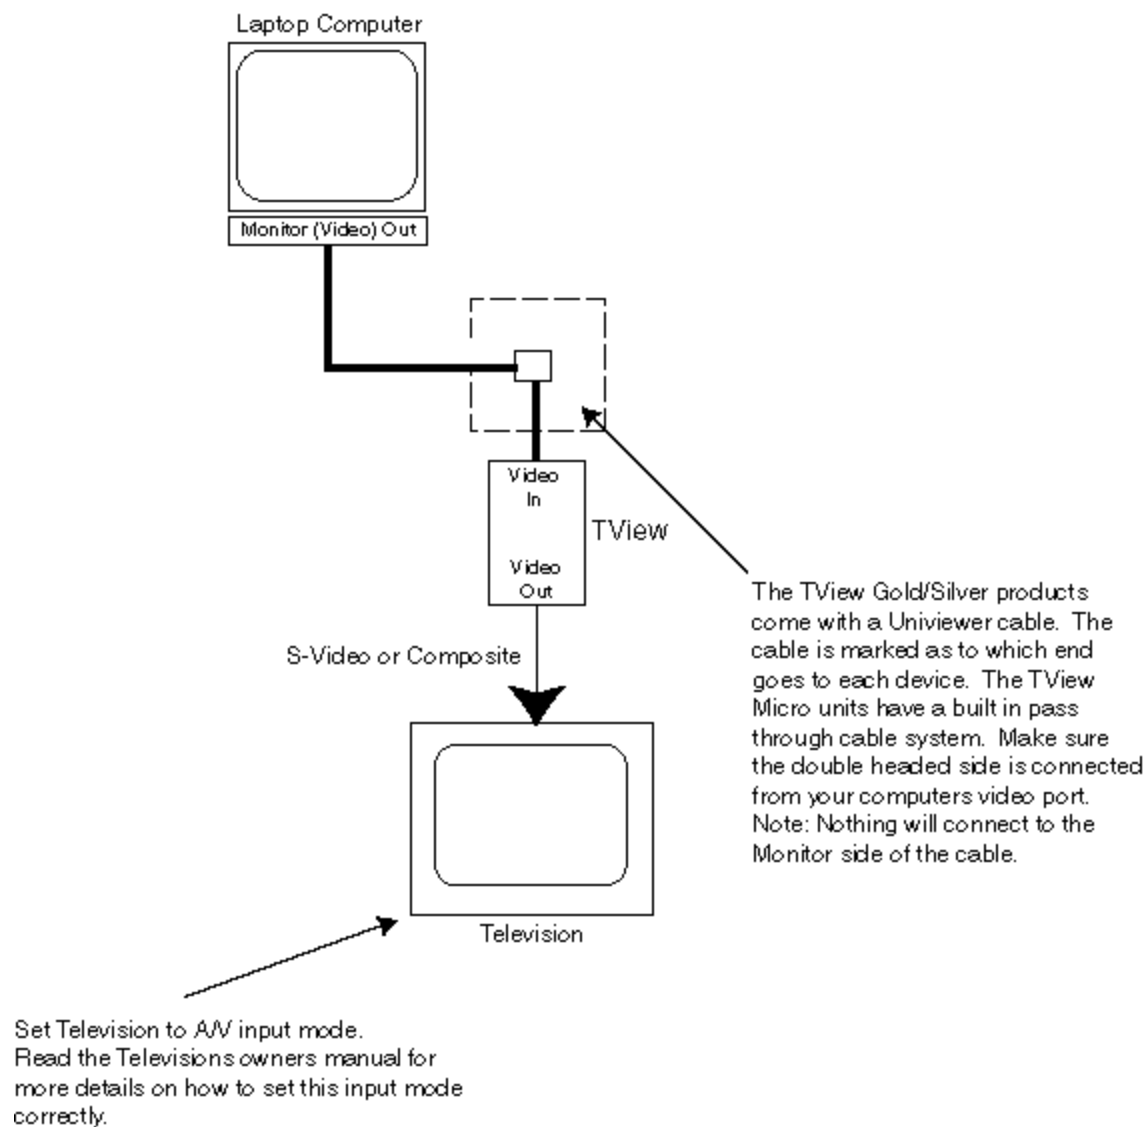

TView Laptop

TView with Laptop Computer

Focus Enhancements Inc.
1370 Dell Ave
Campbell CA 95008